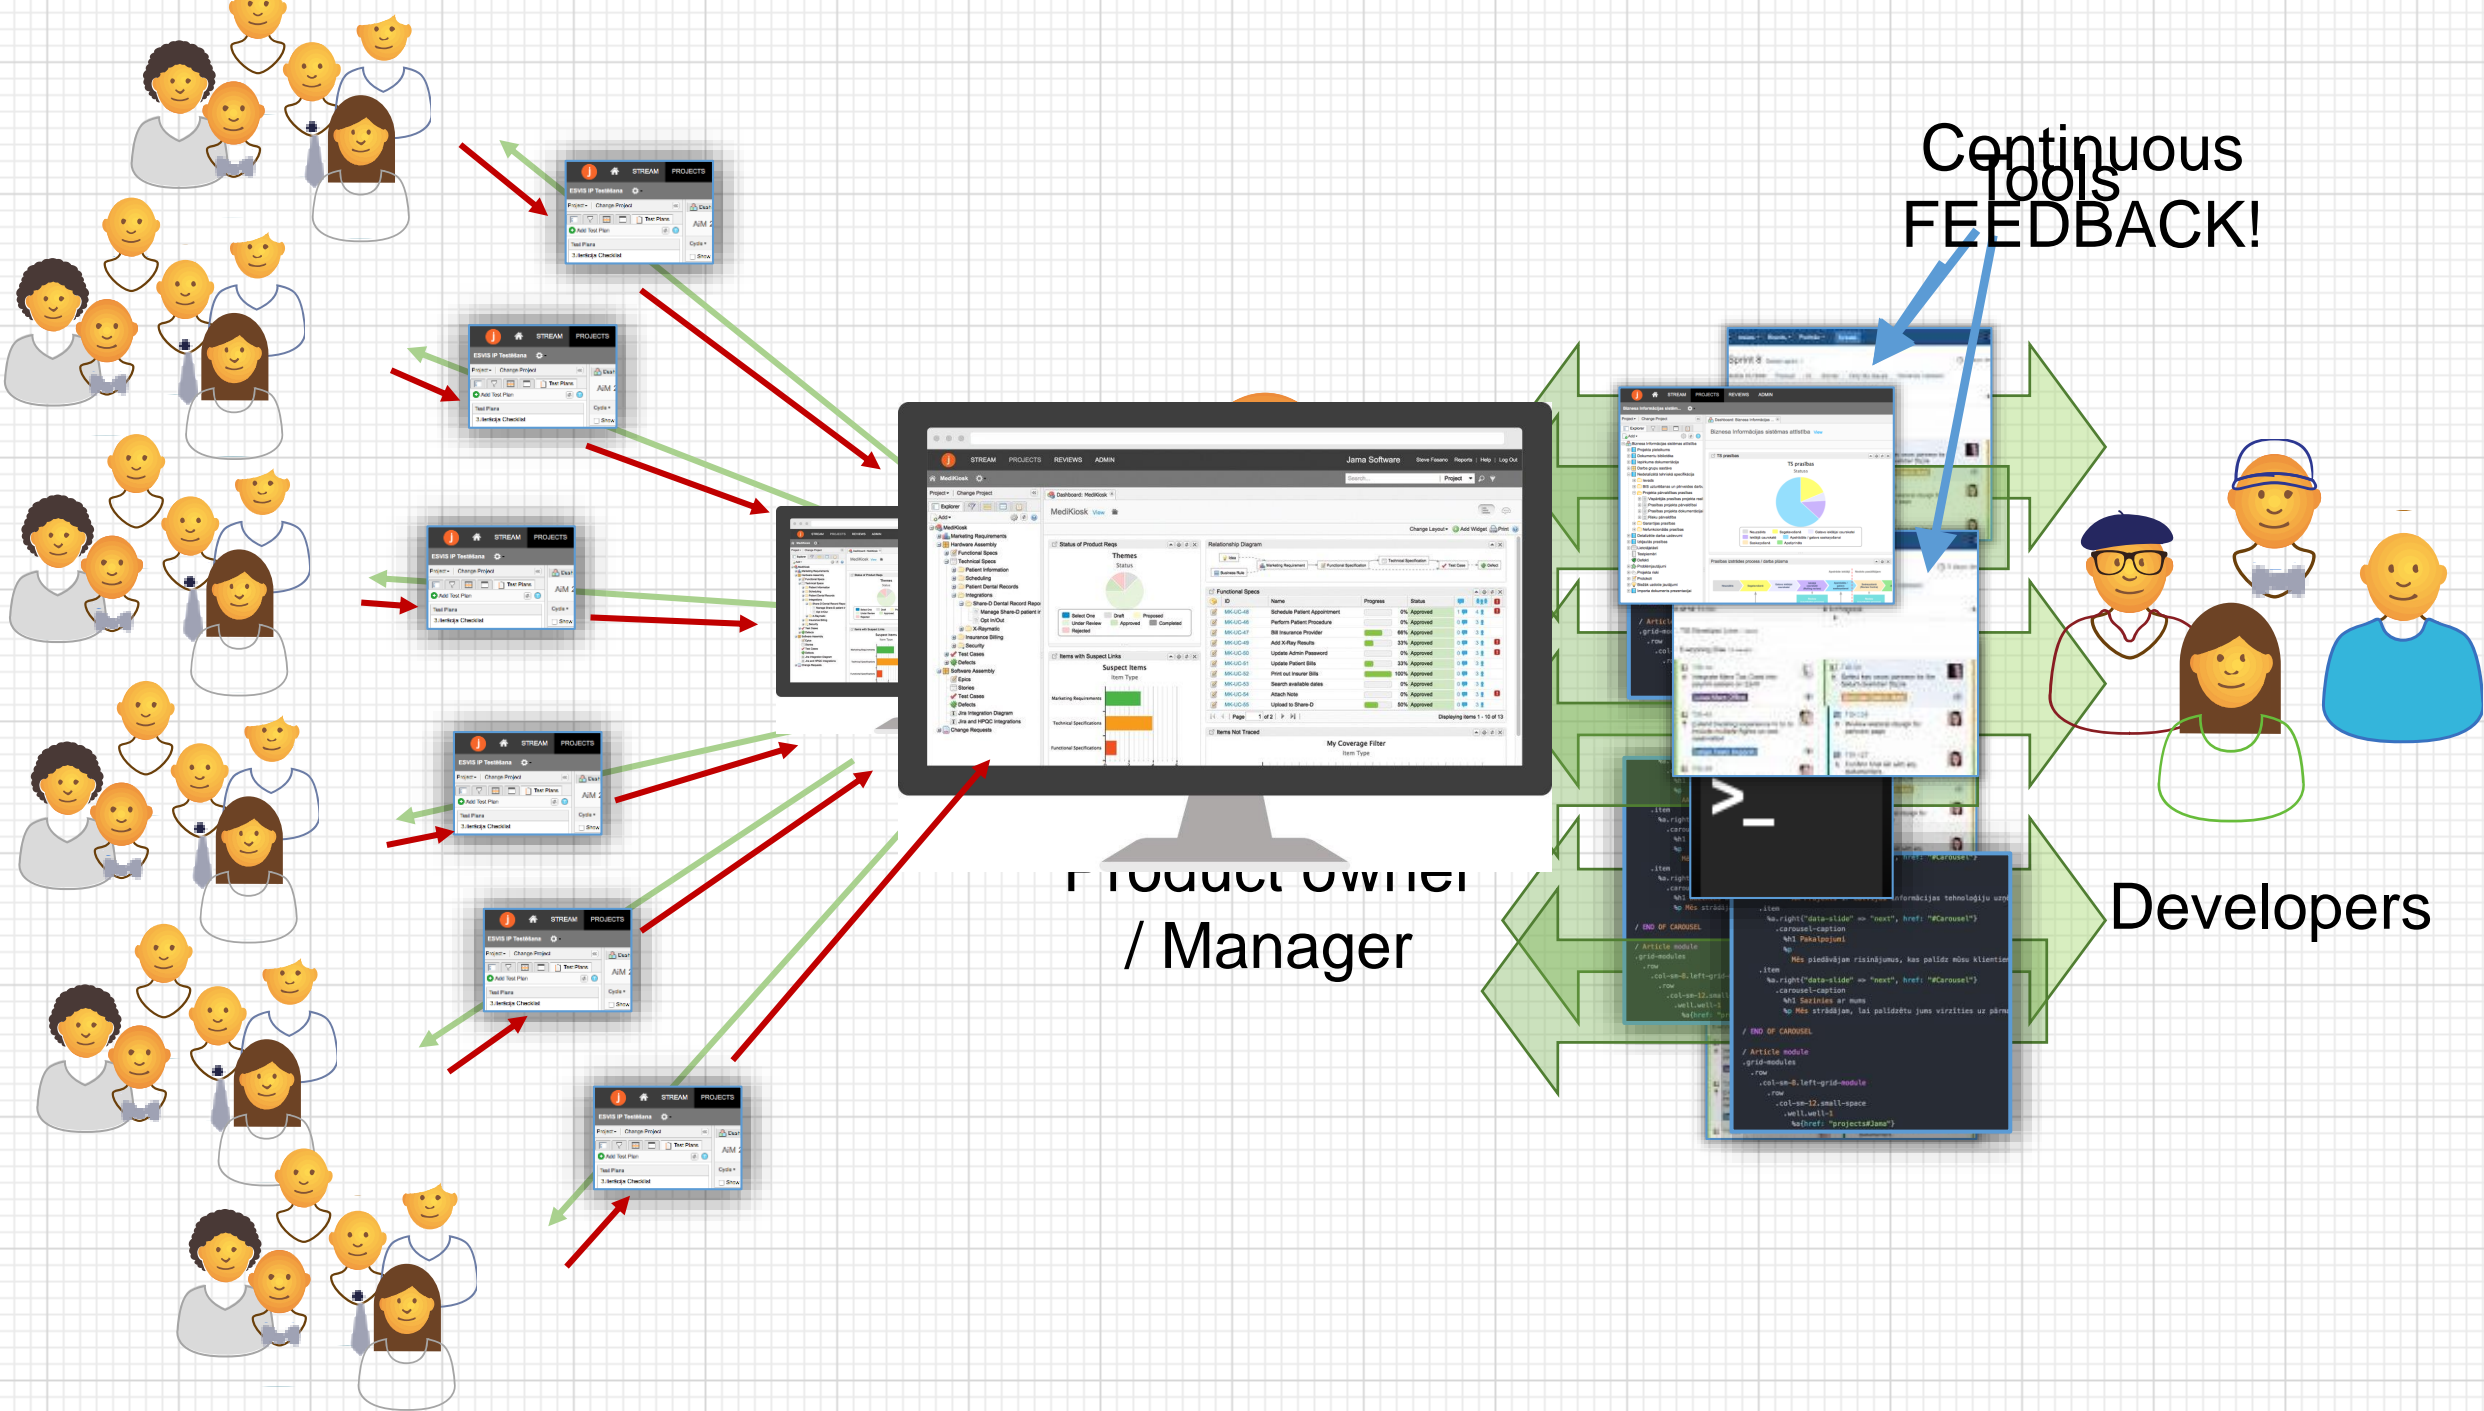

Traceability and Scalability of Complex System Testing

Kārlis Broders
Manager at AA Projekts

Product owner
/ Manager

Make sure we
build the right
software for our
End-users!

Product owner
/ Manager

Its going to be
COMPLEX

Make sure we
build the right
software for our
End-users!

Product owner
/ Manager

Developers

- Tools
- Automation
 - **Sync** data across the tools
- Automated Live Reporting

Continuous Tools FEEDBACK!

Product Owner
/ Manager

Developers

```
...  
/ END OF CAROUSEL  
/ Article module  
-grid-modules  
-row  
-col-sm-5-left-grid-module  
-row  
-col-sm-12-small-space  
-ul-li-1  
-a(href="projectsjama")  
...  
/ END OF CAROUSEL  
/ Article module  
-grid-modules  
-row  
-col-sm-5-left-grid-module  
-row  
-col-sm-12-small-space  
-ul-li-1  
-a(href="projectsjama")  
...
```