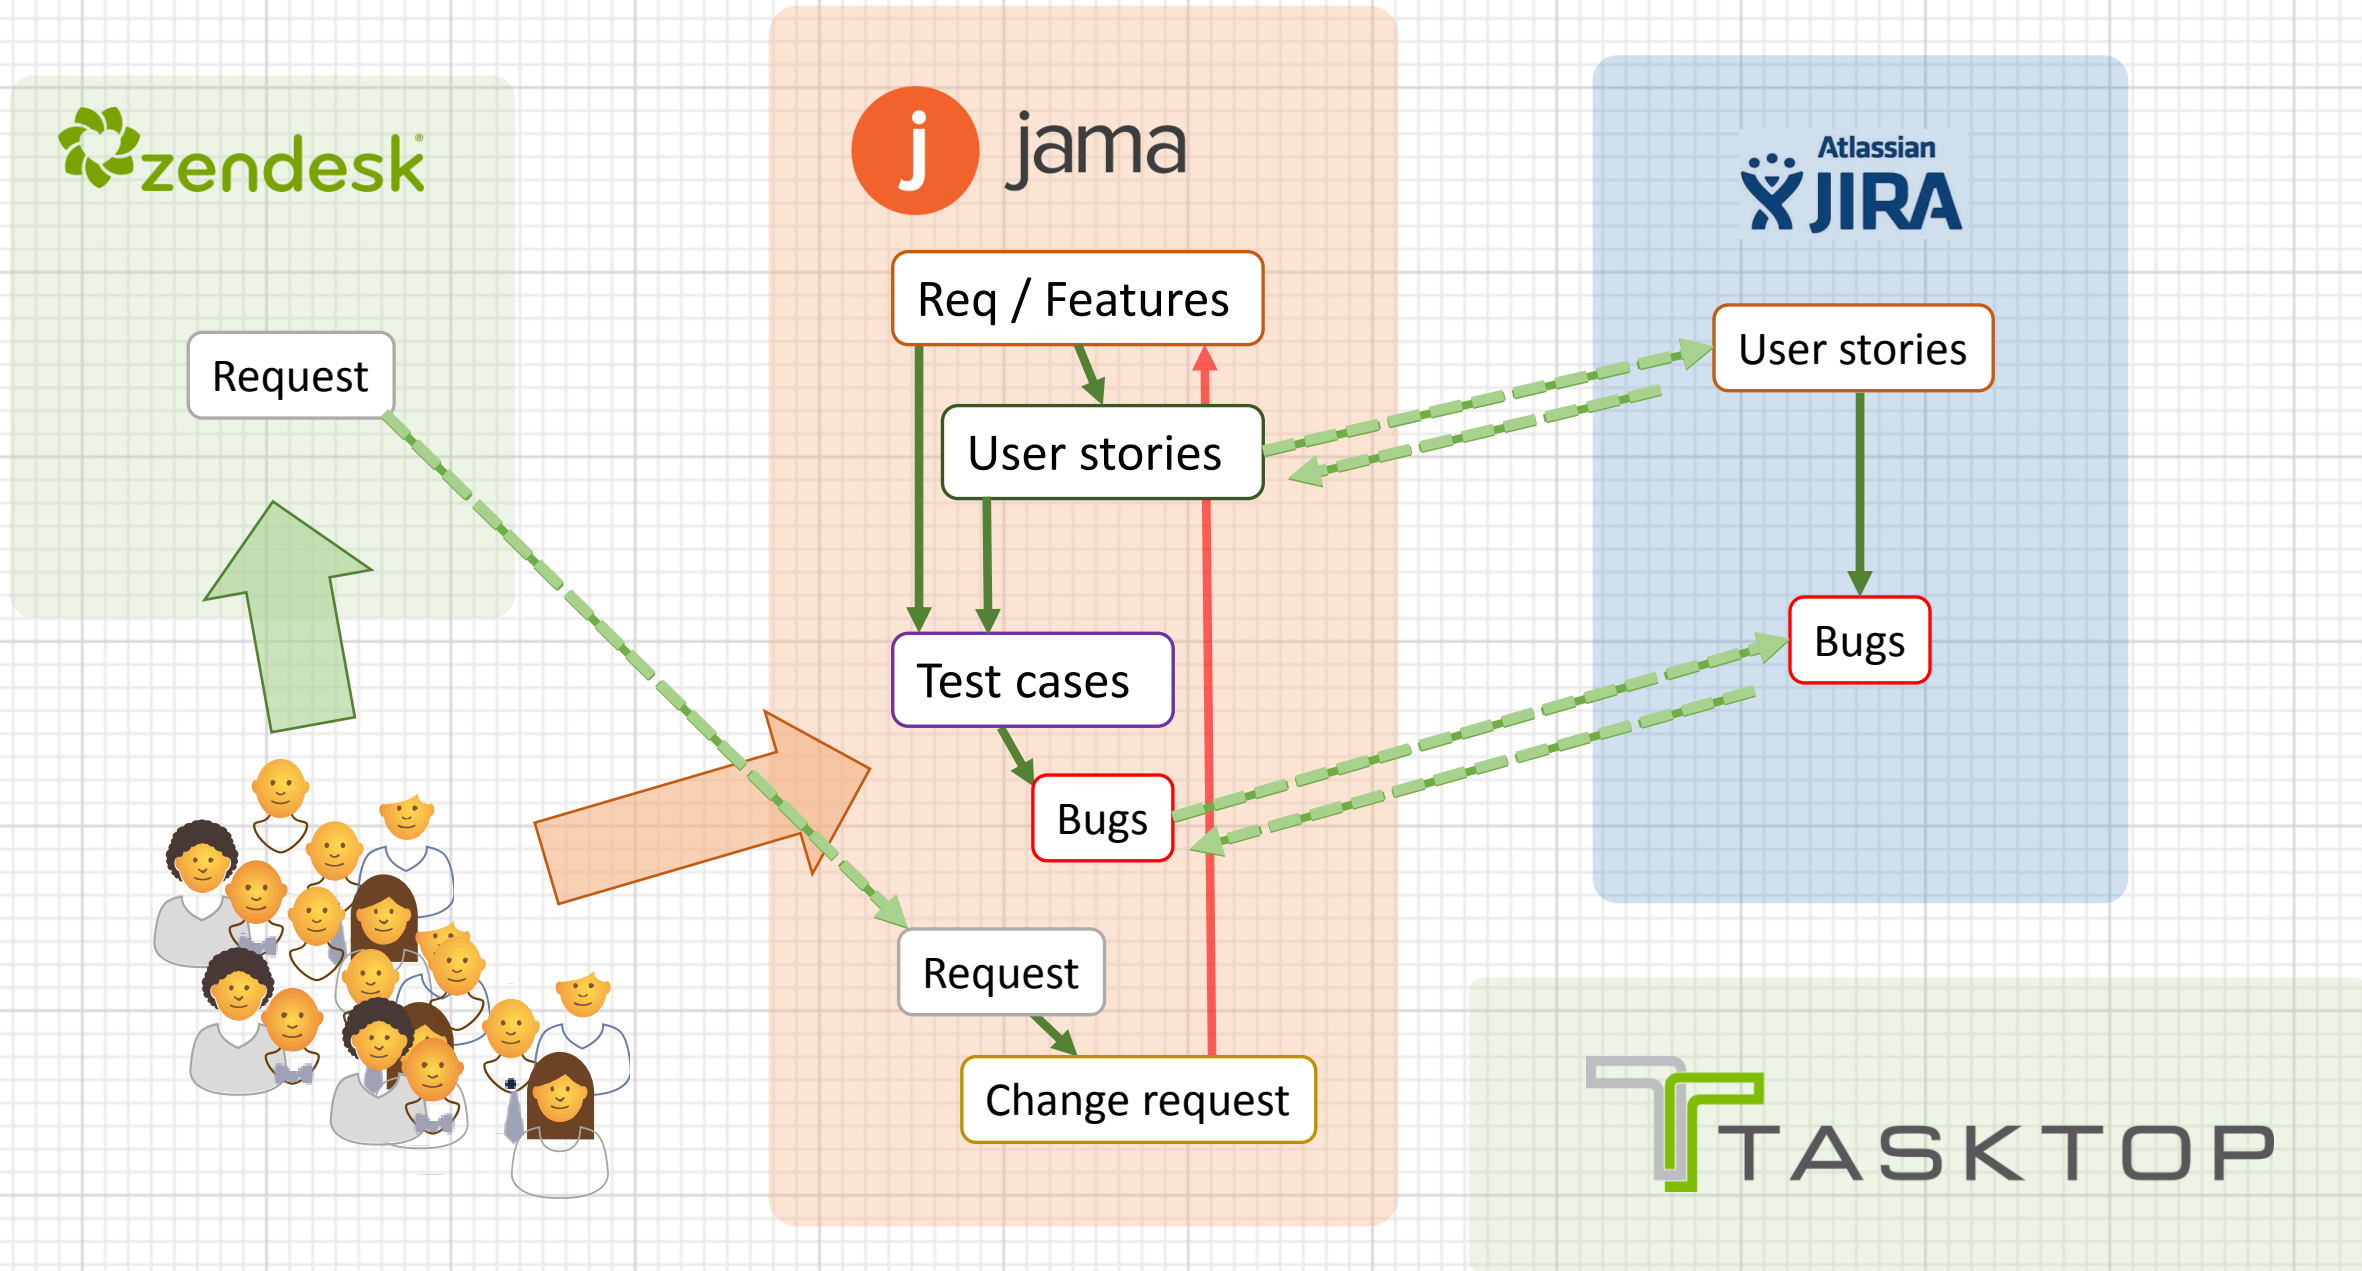

The ideal world in detail