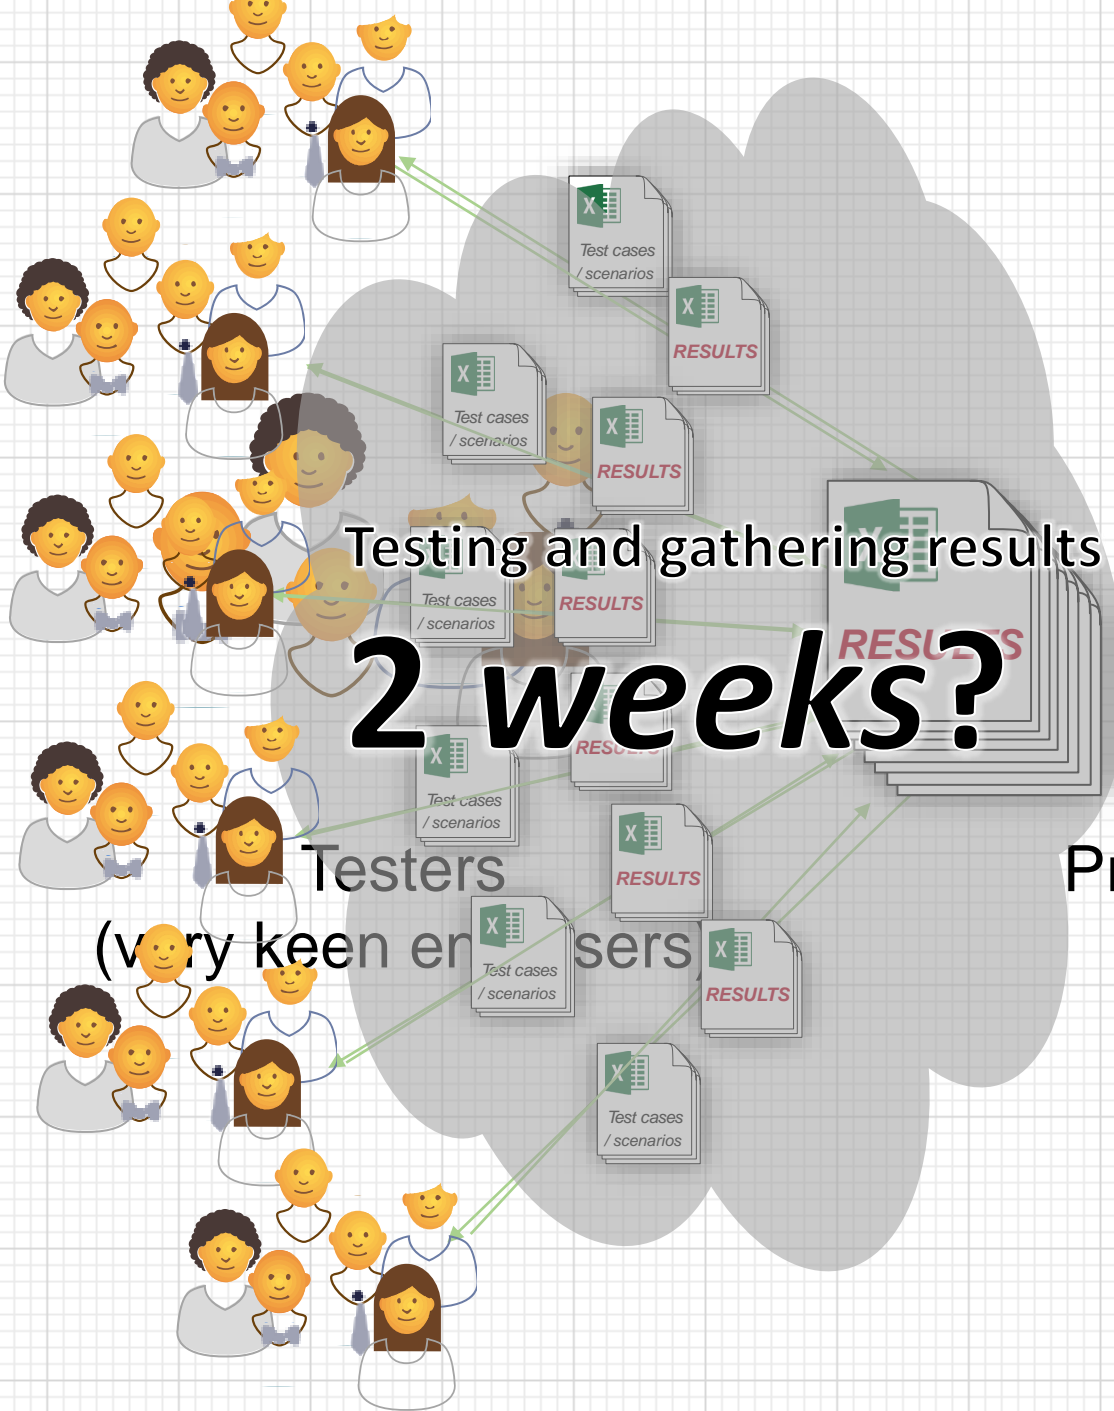

Traceability and Scalability of Complex System Testing

Kārlis Broders
Manager at AA Projekts

Product owner
/ Manager

Make sure we
build the right
software for our
End-users!

Product owner
/ Manager

Its going to be
COMPLEX

Make sure we
build the right
software for our
End-users!

Product owner
/ Manager

Developers

- Tools
- Automation
 - **Sync** data across the tools
- Automated Live Reporting

Continuous Tools FEEDBACK!

Product Owner
/ Manager